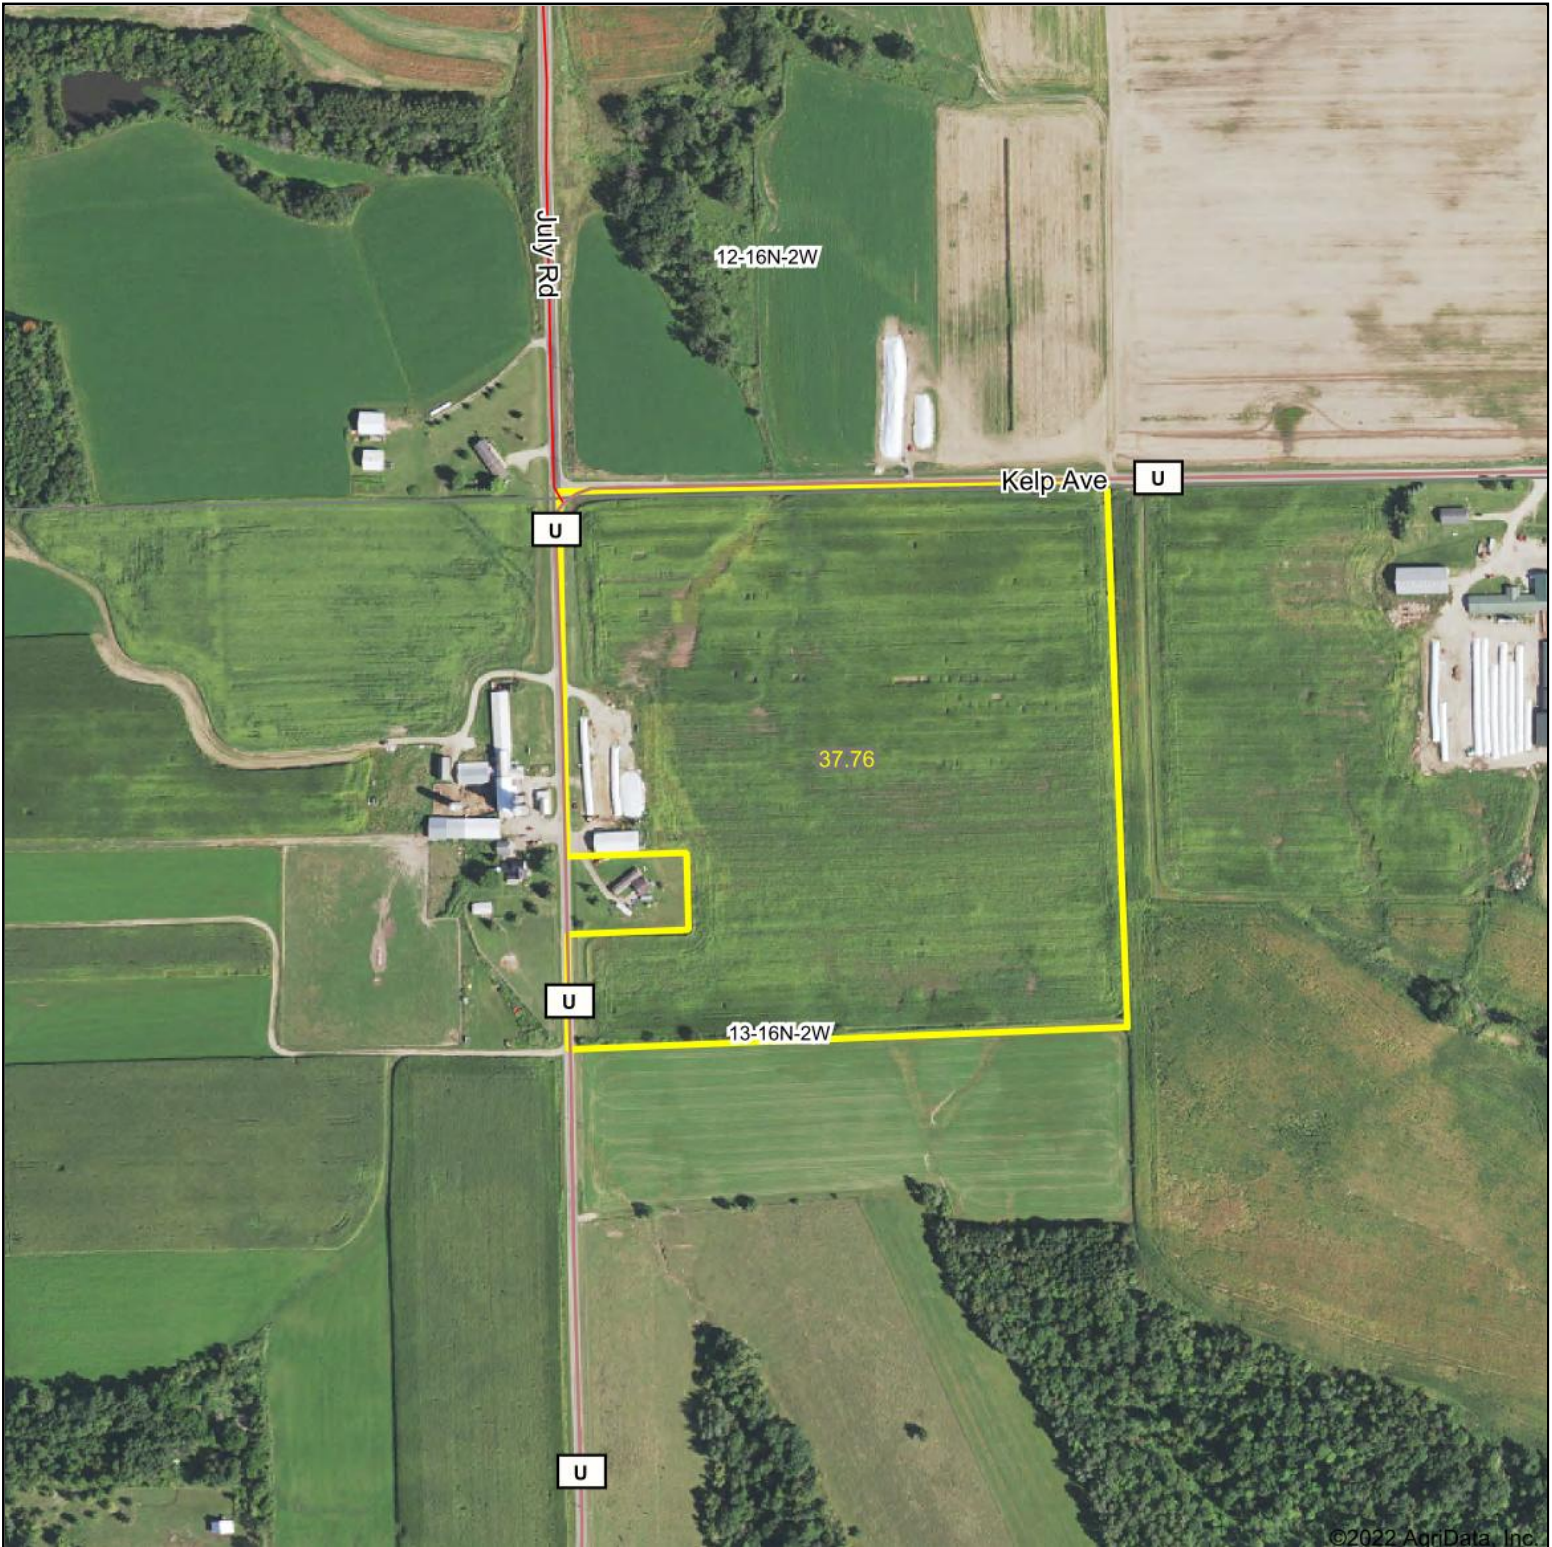

Aerial Map

©2022 AgriData, Inc.

Map Center: 43° 52' 7.7, -90° 33' 35.68

13-16N-2W
Monroe County
Wisconsin

1/10/2022

Maps Provided By:

© AgriData, Inc. 2021

www.AgriDataInc.com